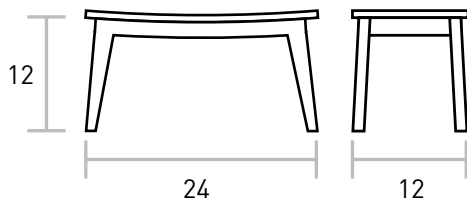

Lismer Stool

WOOD → Oak

FINISH → Natural or Wenge

Compact, solid oak seating or decorative accent,
available in natural and wenge finish options.