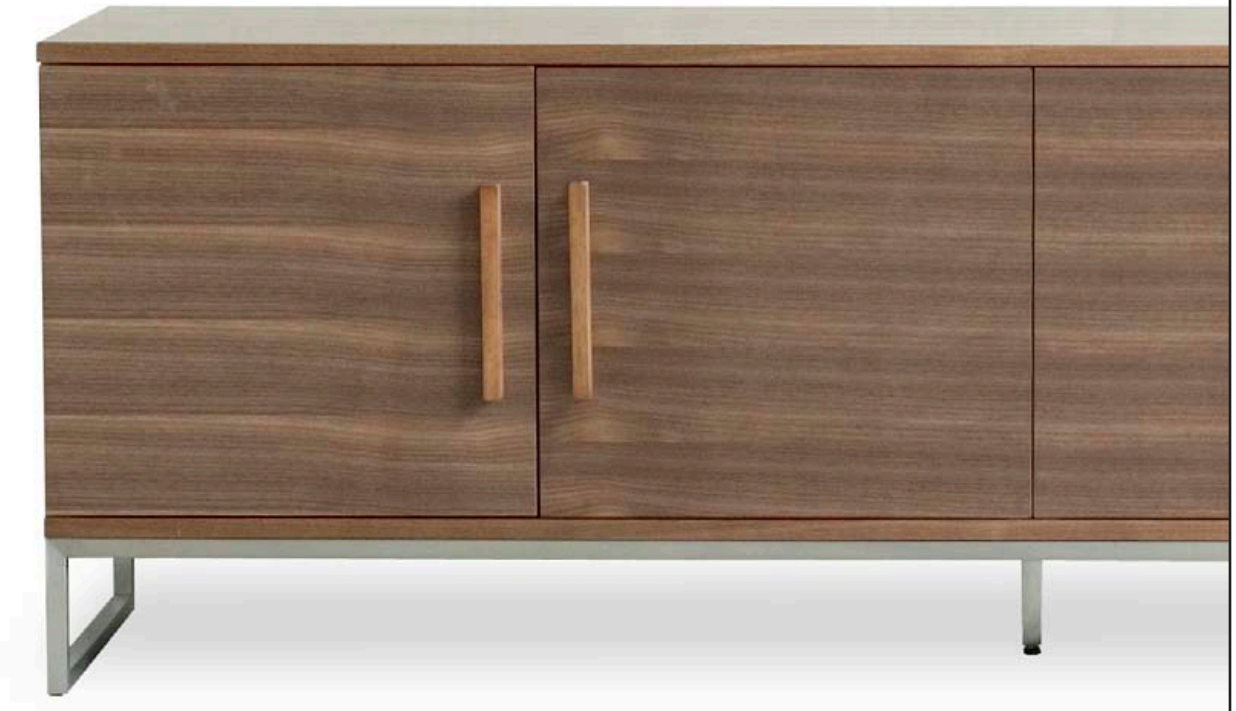

Bathurst Credenza

FINISH → Walnut
BASE → Stainless Steel

This 4-door storage unit has adjustable shelves and a stainless steel base.