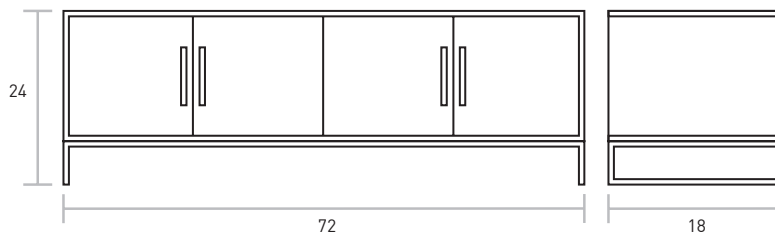

Bathurst Credenza

FINISH → Walnut
BASE → Stainless Steel

This 4-door storage unit has adjustable shelves and a stainless steel base.