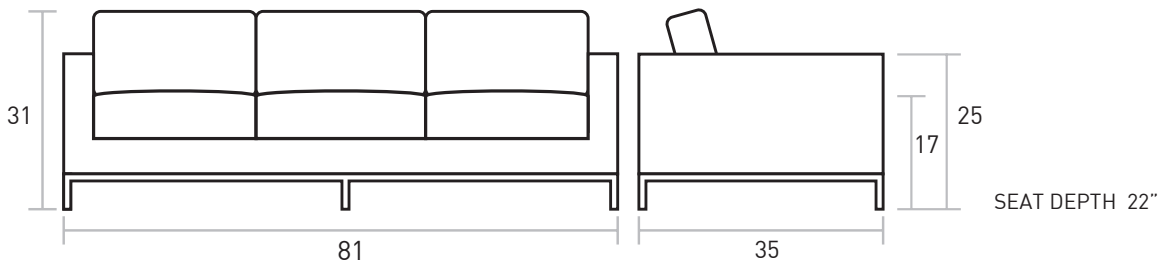

Trudeau Sofa

UPHOLSTERY → Fabric or Leather

BASE → Stainless Steel

This simple three-over-three sofa has slender arms with down and feather cushions for uncomplicated comfort. Available in fabric or leather upholstery. Constructed with 100% FSC-Certified Wood in support of responsible forest management.