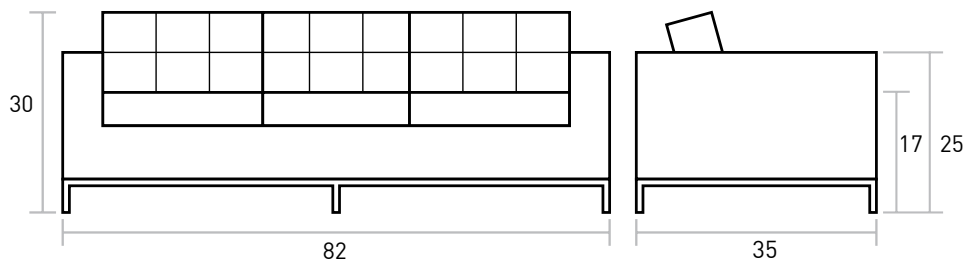

Jane Sofa

THIS PRODUCT IS AVAILABLE WITH FSC-CERTIFIED WOOD

SEAT DEPTH 22"

UPHOLSTERY → Fabric
BASE → Stainless Steel

Our classic button-tufted club sofa frame and stainless steel base, available for Quickship delivery.