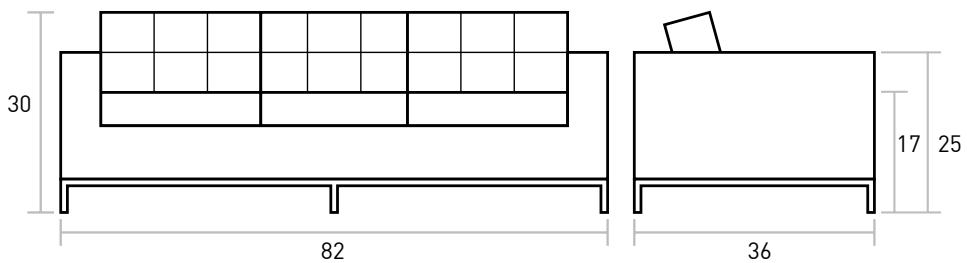

Jane Sofa

COLLECTION → Essentials
UPHOLSTERY → Fabric
BASE → Stainless Steel

Our classic button-tufted club sofa frame and stainless steel base, available for Quickship delivery.