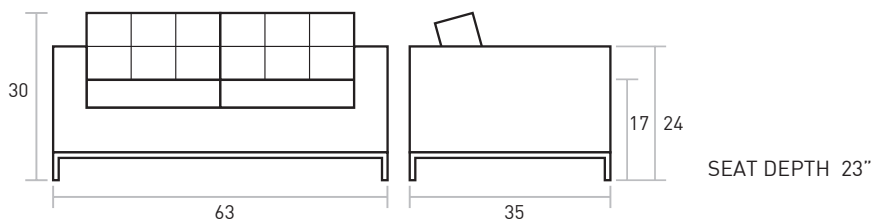

Jane Loveseat

UPHOLSTERY → Fabric
BASE → Stainless Steel

A 2-seater version of the classic Jane Sofa, with tufted cushions and a stainless steel perimeter base. Constructed with 100% FSC-Certified Wood in support of responsible forest management.