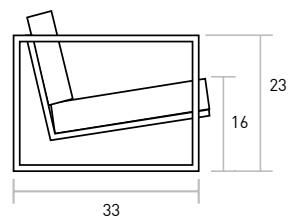

Delano XL Sofa

COLLECTION → Essentials
UPHOLSTERY → Leather
BASE → Stainless Steel

A sofa version of the classic Delano Chair, with the same open, stainless steel frame and leather cushions.