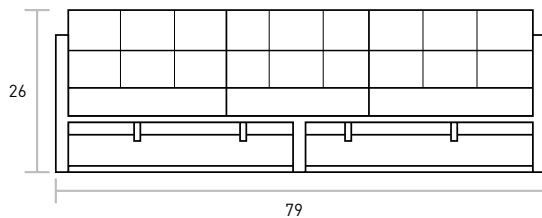

Delano XL Sofa

COLLECTION → Essentials
UPHOLSTERY → Leather
BASE → Stainless Steel

A sofa version of the classic Delano Chair, with the same open, stainless steel frame and leather cushions.