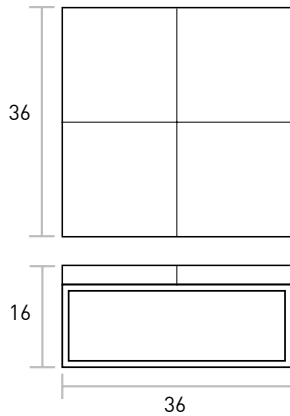

Nicole Ottoman

UPHOLSTERY → Essentials Leather
BASE → Stainless Steel

Top-stitched, blind-tufted leather upholstery sits atop a stainless steel perimeter base.