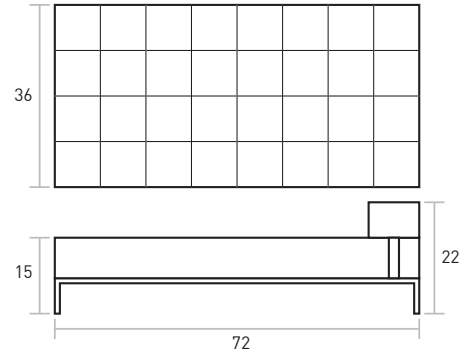

George Daybed

W72" x D36" x H15"

Blind-tufted daybed with a stainless steel base. The square headroll fastens with a velcro closure.

COLLECTION → Essentials
UPHOLSTERY → EC Leather
BASE → Stainless Steel