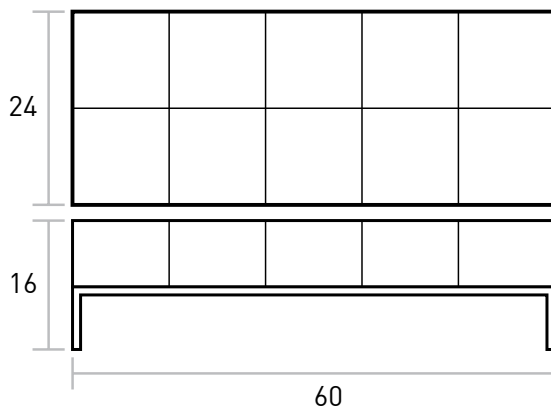

Blythe Rectangular Ottoman

UPHOLSTERY → Leather
BASE → Stainless Steel

Top-stitched, blind-tufted leather upholstery sits atop a stainless steel perimeter base. Available in a variety of leathers.