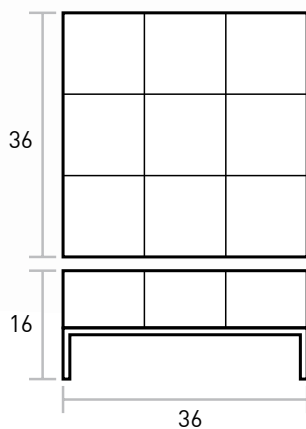

Blythe Ottoman

UPHOLSTERY → Leather
BASE → Stainless Steel

Top-stitched, blind-tufted leather upholstery sits atop a stainless steel perimeter base. Available in a variety of leathers.