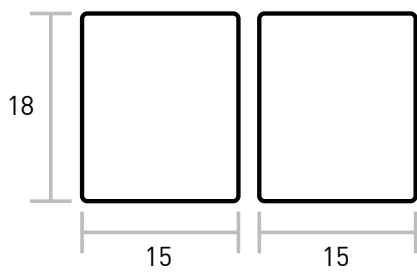

# Blythe Dyed Pony Cube

**UPHOLSTERY** → Pigment Dyed Natural Cowhide

Natural cowhide ottoman available in several hide options.