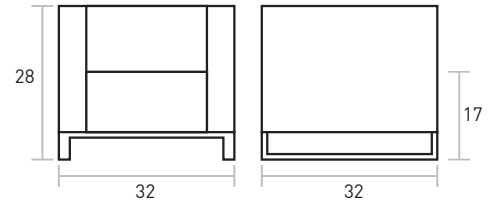

## Tightback Chair

W32" x D32" x H28"

Modern styling and tight upholstery with a stainless steel return base.

COLLECTION → Tailored Classics

UPHOLSTERY → Fabric, Leather, COM

BASE → Stainless Steel

TO PURCHASE THIS PRODUCT,  
PLEASE CHECK OUR WEBSITE  
FOR YOUR CLOSEST DEALER  
→ [www.gusmodern.com](http://www.gusmodern.com)