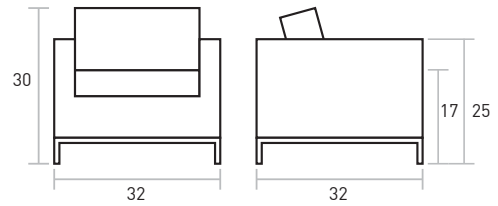

Mini Club Chair

W32" x D32" x H30"

The signature Gus* Club Chair with smaller proportions.

COLLECTION → Tailored Classics

UPHOLSTERY → Fabric, Leather, COM

BASE → Stainless Steel

TO PURCHASE THIS PRODUCT,
PLEASE CHECK OUR WEBSITE
FOR YOUR CLOSEST DEALER
→ www.gusmodern.com