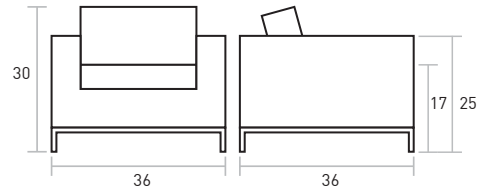

## Club Chair

W36" x D36" x H30"

The original club chair featuring a stainless steel perimeter base.

**COLLECTION** → Tailored Classics

**UPHOLSTERY** → Fabric, Leather, COM

**BASE** → Stainless Steel

TO PURCHASE THIS PRODUCT,  
PLEASE CHECK OUR WEBSITE  
FOR YOUR CLOSEST DEALER  
→ [www.gusmodern.com](http://www.gusmodern.com)