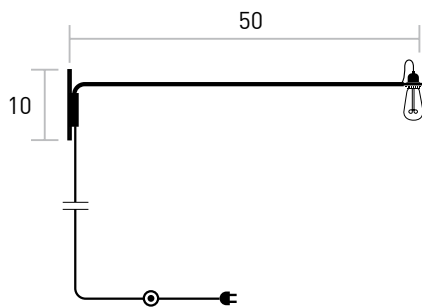

Vintage Swing Arm Lamp

MATERIAL → Stainless Steel

A simple light fixture that swings from a wall-mounted stainless steel hinge. It operates from a footswitch and includes mounting hardware and a vintage-inspired filament lightbulb.