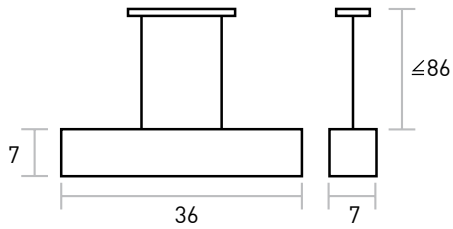

## MATERIALS → Acrylic/Stainless Steel

Translucent acrylic shade with stainless steel plate for hard-wiring to ceiling. Includes 8ft of cord.