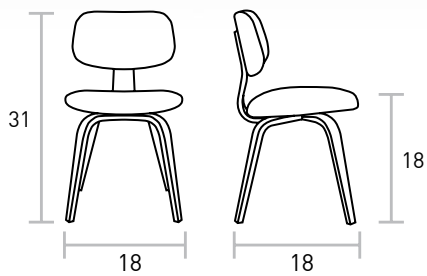

Thompson Chair

COLLECTION → Essentials
UPHOLSTERY → Vinyl
FRAME → Oak

With an iconic shape, this dining chair features a solid base and upholstered cushions. Available in 4 color combinations.