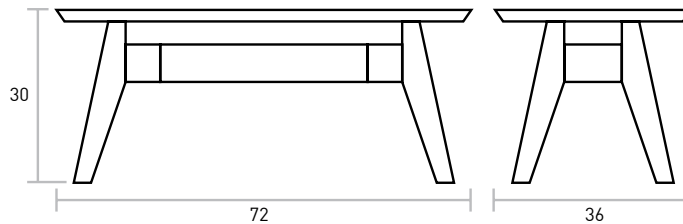

# Span Table

**WOOD** → Oak  
**FINISH** → Natural or Wenge

A mid-century inspired dining table or desk, featuring a thick slab tabletop with solid wood bevelled edges. The truss-style base is constructed from solid wood and features micro-adjustable level feet.