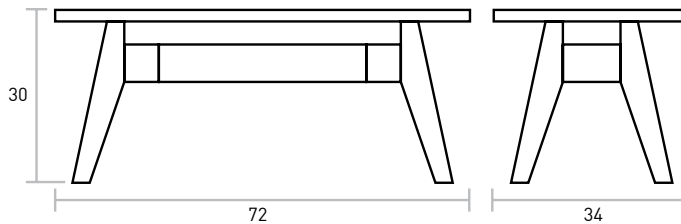

# Span Table

**WOOD** → Oak  
**FINISH** → Wenge

A mid-century inspired dining table, featuring a thick wood slab tabletop supported by a solid oak truss-style base.