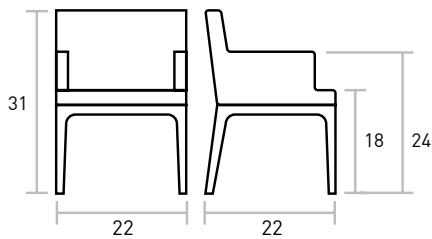

Oliver Armchair & Oliver Chair

- UPHOLSTERY → Fabric
- FRAME → Oak
- FINISH → Natural or Wenge

Upholstered dining chairs with a solid oak frame.