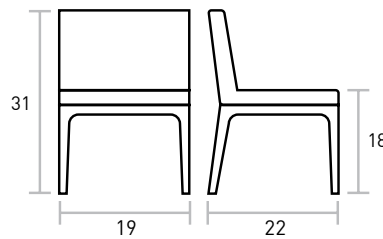

Oliver Armchair & Oliver Chair

- UPHOLSTERY → Fabric
- FRAME → Oak
- FINISH → Natural or Wenge

Upholstered dining chairs with a solid oak frame.