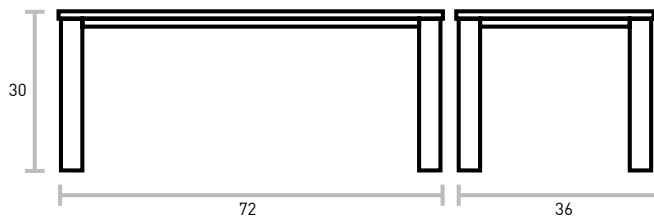

# Gladstone Table

**WOOD** → Walnut  
**BASE** → Stainless Steel

The Gladstone is a striking blend of warm wood and cool steel. Stylishly proportioned with thick legs and a mid-century inspired walnut veneer top.