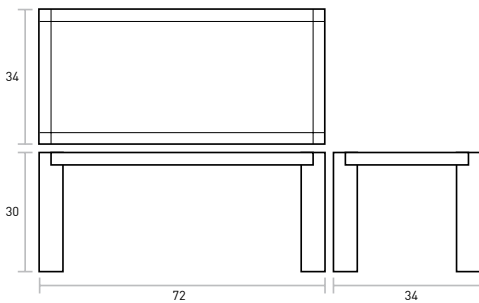

Chunk Dining Table & Bench

WOOD → Oak
FINISH → Natural or Wenge

A simple table and bench fashioned from quarter-sawn White Oak, with a 3" thick wood top and oversized wood legs.