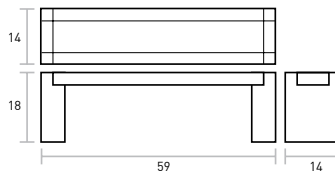

Chunk Dining Table & Bench

WOOD → Oak
FINISH → Natural or Wenge

A simple table and bench fashioned from quarter-sawn White Oak, with a 3" thick wood top and oversized wood legs.