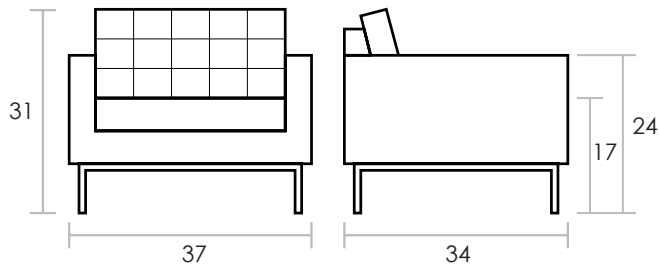

Spencer Chair

COLLECTION → Essentials
UPHOLSTERY → Fabric
BASE → Stainless Steel

This chair has a blind-tufted seat and back cushion with a stainless steel base.