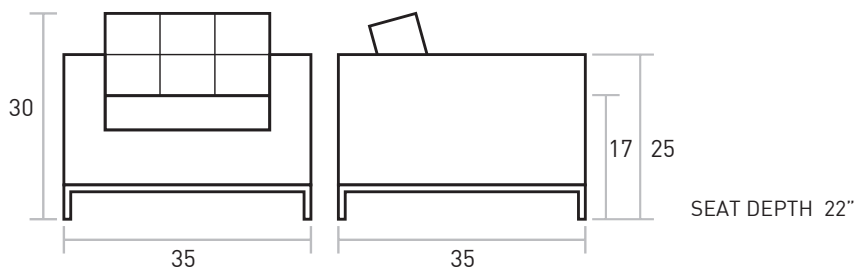

Jane Chair

UPHOLSTERY → Fabric
BASE → Stainless Steel

Our classic button-tufted club chair frame and stainless steel base. Constructed with 100% FSC-Certified Wood in support of responsible forest management.