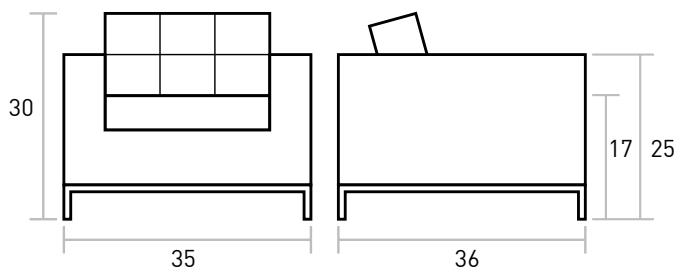

# Jane Chair

**COLLECTION** → Essentials

**UPHOLSTERY** → Fabric

**BASE** → Stainless Steel

Our classic button-tufted club chair frame and stainless steel base.