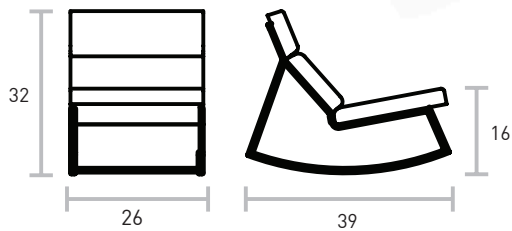

# GT Rocker

**UPHOLSTERY** → Fabric  
**BASE** → Powder-coated Steel

The Gus\* version of the perfect modern rocking chair; featuring a black powder coated frame with architecturally-styled cushions inspired by airport lounge seating and 70's car interiors. Constructed with 100% FSC-Certified Wood in support of responsible forest management.