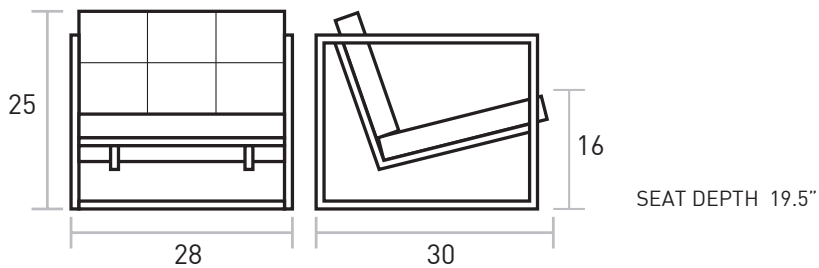

# Delano Chair

**UPHOLSTERY** → Leather or Fabric  
**BASE** → Stainless Steel

The Gus\* classic. Available in blind-tufted leather or Branch Noir fabric seat and back cushions. Stainless steel frame. Constructed with 100% FSC-Certified Wood in support of responsible forest management.