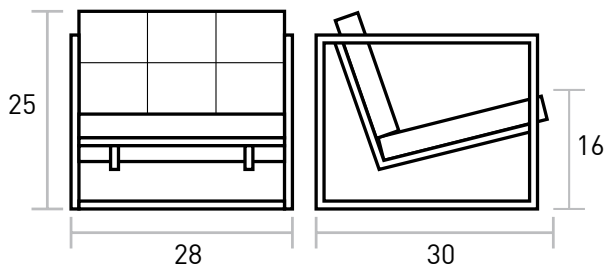

Delano Chair

COLLECTION → Essentials
UPHOLSTERY → Leather
BASE → Stainless Steel

The Gus* classic. Blind-tufted leather seat and back atop a square, stainless steel frame.