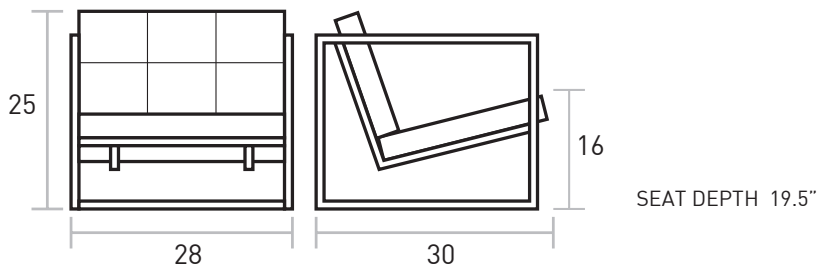

Delano Chair

UPHOLSTERY → Leather or Fabric
BASE → Stainless Steel

The Gus* classic. Available in blind-tufted leather or Branch Noir fabric seat and back cushions. Stainless steel frame. Constructed with 100% FSC-Certified Wood in support of responsible forest management.