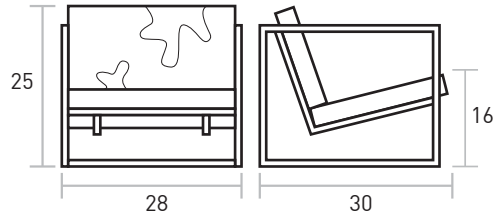

Delano Pony Chair

W28" x D30" x H25"

The classic Delano chair with
untufted cushions upholstered
in natural cowhide.

COLLECTION → Tailored Classics

UPHOLSTERY → Natural Cowhide

BASE → Stainless Steel

TO PURCHASE THIS PRODUCT,
PLEASE CHECK OUR WEBSITE
FOR YOUR CLOSEST DEALER
→ www.gusmodern.com