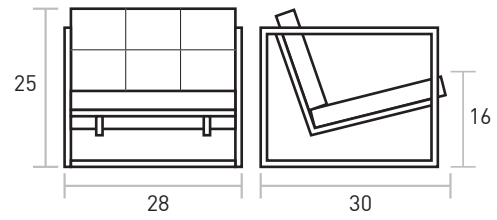

Delano Chair

W28" x D30" x H25"

The Gus* classic. A blind-tufted leather seat and back cushion atop a square, stainless steel frame.

COLLECTION → Tailored Classics

UPHOLSTERY → Leather

BASE → Stainless Steel