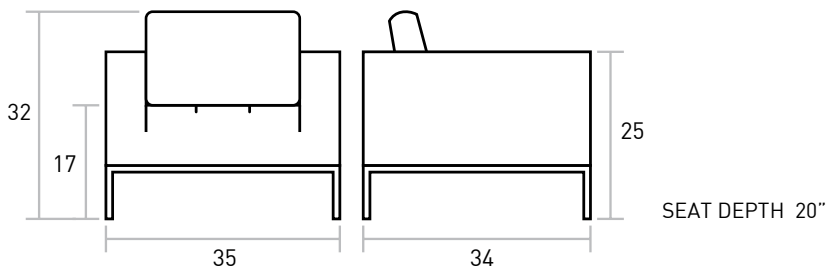

Carter Chair

UPHOLSTERY → Fabric
BASE → Stainless Steel

A mid-century inspired chair with blind-tufted upholstery.