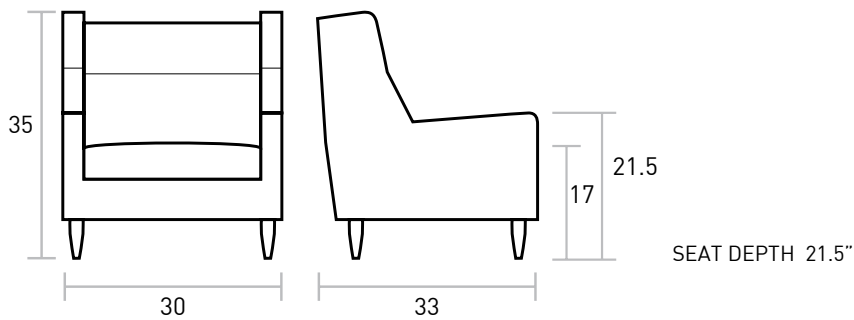

Carmichael Chair

UPHOLSTERY → Fabric
LEGS → Solid Wood

The Carmichael Chair fuses traditional and contemporary sensibilities, bringing clean lines to a classic style. It features a tight upholstered back and solid wood legs.