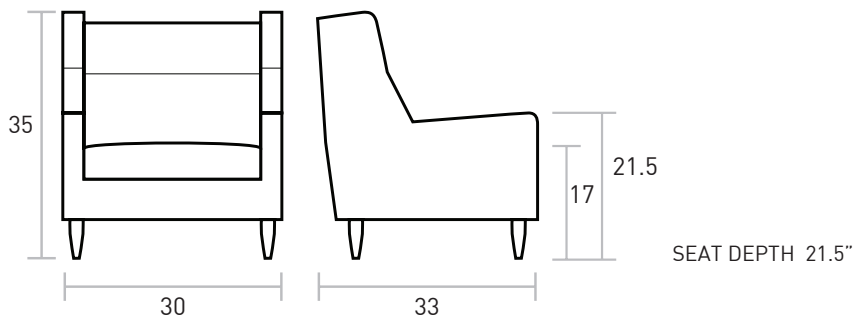

# Carmichael Chair

**UPHOLSTERY** → Fabric  
**LEGS** → Solid Wood

The Carmichael Chair fuses traditional and contemporary sensibilities, bringing clean lines to a classic style. It features a tight upholstered back and solid wood legs. Constructed with 100% FSC-Certified Wood in support of responsible forest management.